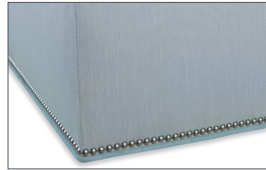

KRAVET SOLEIL OPTIONS

NAIL DESIGN

SINGLE ROW DESIGN

NAILHEADS

OUTDOOR NICKEL

OUTDOOR BRASS

PROTECTIVE COVER